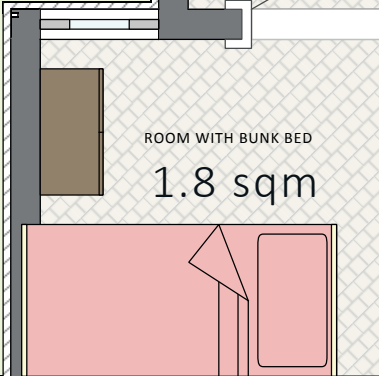

PATIO - TABLES AND CHAIRS

6 sqm

TERRACE AREA

17 sqm

DINNER TABLE WITH CHAIRS

MINI TABLE

MINI COFFEE BAR

ROOM WITH BUNK BED

1.8 sqm

BATHROOM WITH SHOWER AND FACILITIES

HALLWAY

WC

KITCHEN

3.6 sqm

CHEST DRAWER

KING SIZE BED

12 sqm

SOFA SET INCLUDING STORAGE

3 DOOR WARDROBE