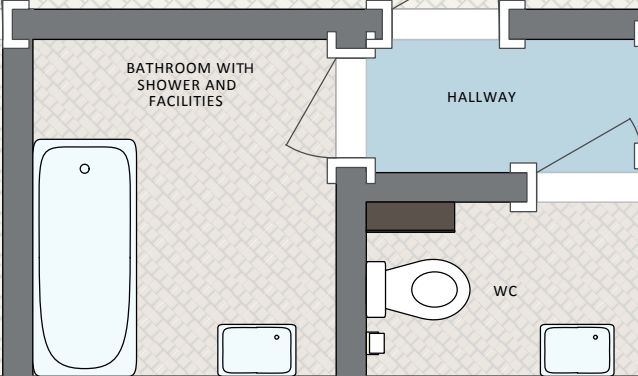

PATIO - TABLES AND CHAIRS

6 sqm

TERRACE AREA

17 sqm

DINNER TABLE WITH CHAIRS

MINI TABLE

MINI COFFEE BAR

ROOM WITH BUNK BED

1.8 sqm

BATHROOM WITH SHOWER AND FACILITIES

HALLWAY

WC

KITCHEN

3.6 sqm

CHEST DRAWER

KING SIZE BED

12 sqm

SOFA SET INCLUDING STORAGE

3 DOOR WARDROBE