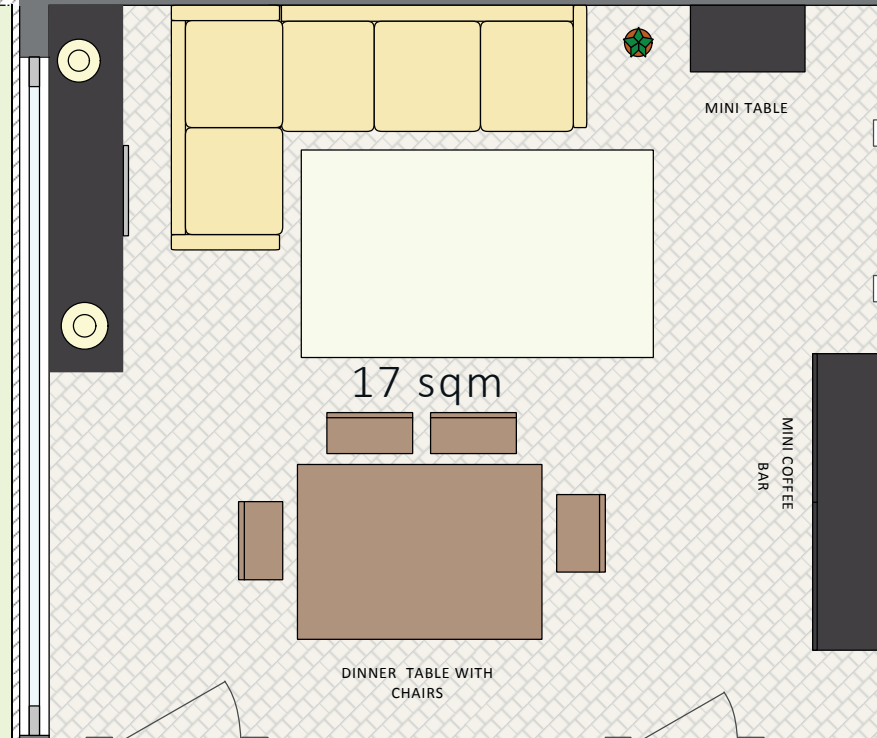

PATIO - TABLES AND CHAIRS

6 sqm

TERRACE AREA

17 sqm

DINNER TABLE WITH CHAIRS

MINI TABLE

MINI COFFEE BAR

ROOM WITH BUNK BED

1.8 sqm

BATHROOM WITH SHOWER AND FACILITIES

HALLWAY

WC

KITCHEN

3.6 sqm

CHEST DRAWER

KING SIZE BED

12 sqm

SOFA SET INCLUDING STORAGE

3 DOOR WARDROBE