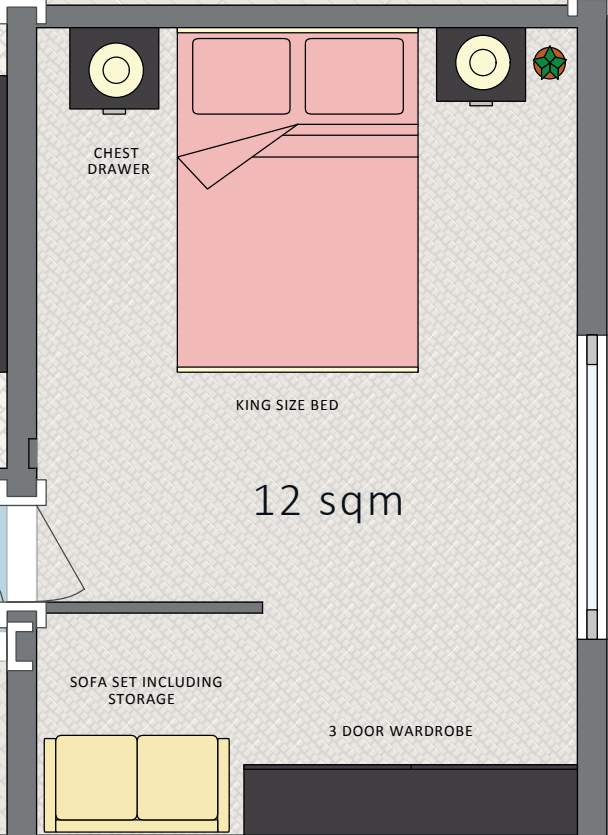

PATIO - TABLES AND CHAIRS

6 sqm

TERRACE AREA

17 sqm

DINNER TABLE WITH CHAIRS

MINI TABLE

MINI COFFEE BAR

ROOM WITH BUNK BED

1.8 sqm

BATHROOM WITH SHOWER AND FACILITIES

HALLWAY

WC

KITCHEN

3.6 sqm

CHEST DRAWER

KING SIZE BED

12 sqm

SOFA SET INCLUDING STORAGE

3 DOOR WARDROBE