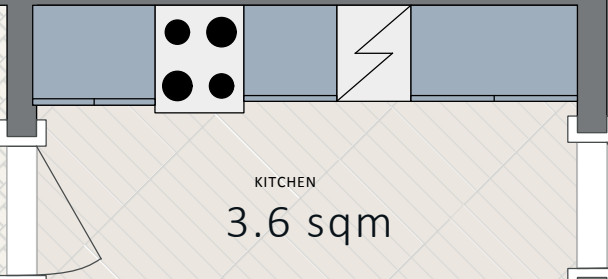

PATIO - TABLES AND CHAIRS

6 sqm

TERRACE AREA

17 sqm

DINNER TABLE WITH CHAIRS

MINI TABLE

MINI COFFEE BAR

ROOM WITH BUNK BED

1.8 sqm

BATHROOM WITH SHOWER AND FACILITIES

HALLWAY

WC

KITCHEN

3.6 sqm

CHEST DRAWER

KING SIZE BED

12 sqm

SOFA SET INCLUDING STORAGE

3 DOOR WARDROBE